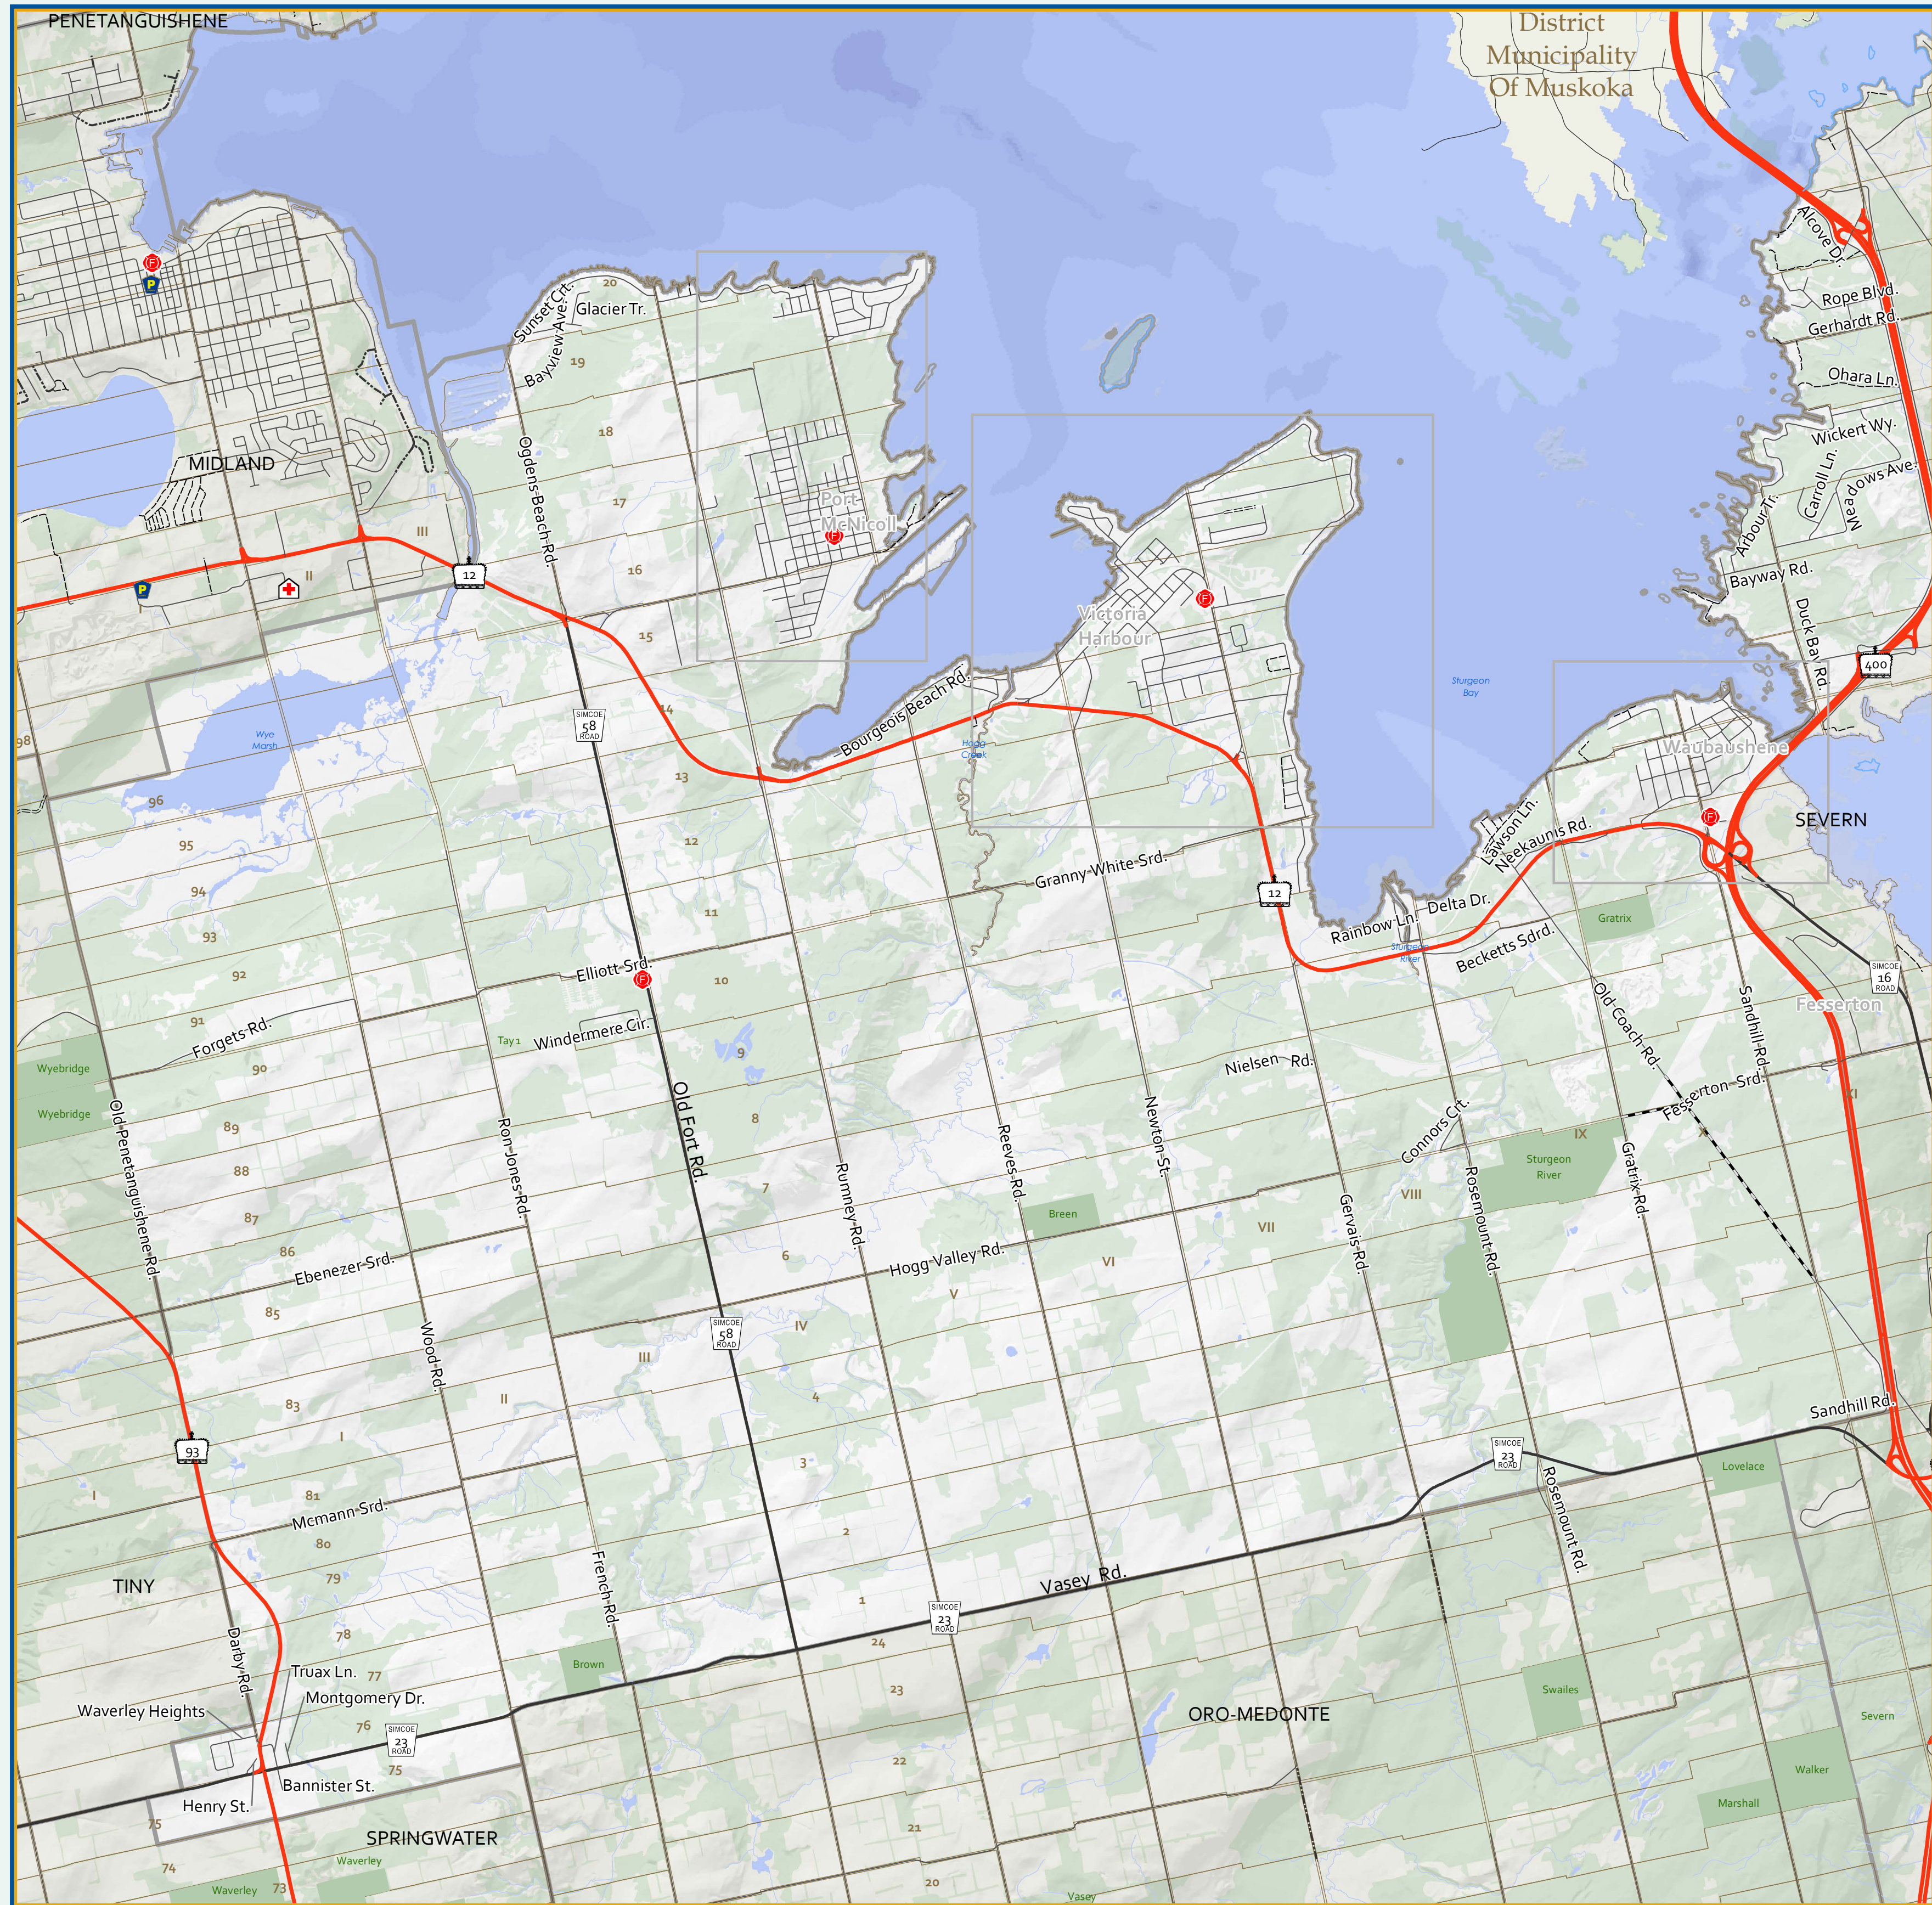

Township Of Tay

<ul style="list-style-type: none"> Provincial Highway County Road Local Road Local-Seasonal Private Road Unassumed Road Unopened Road g11 Water Access Municipal Border Lot and Concession 	<ul style="list-style-type: none"> Airport Hospital Paramedic Station Police Station Firehall Public Landfills Woodlands Neighbouring Municipalities County Forest Tracts County Forest Tracts - No Hunting
--	---

This map, either in whole or in part, may not be reproduced without the written authority from the County of Simcoe.
 Copyright © County of Simcoe
 Land Information Network Cooperative - LINC 2014
 Produced in part under license from: the Cities of Barrie & Orillia, the Ontario Ministry of Natural Resources (Copyright © Queen's Printer 2014), Terrestri Enterprises Inc. and its suppliers all rights reserved, and Members of the Ontario Geospatial Data Exchange.
 THIS IS NOT A PLAN OR SURVEY.
 For information call (705) 726-9300 or visit www.simcoe.ca

GIS
 GEOGRAPHICAL INFORMATION SYSTEMS

Roads shown may not be maintained by municipality.