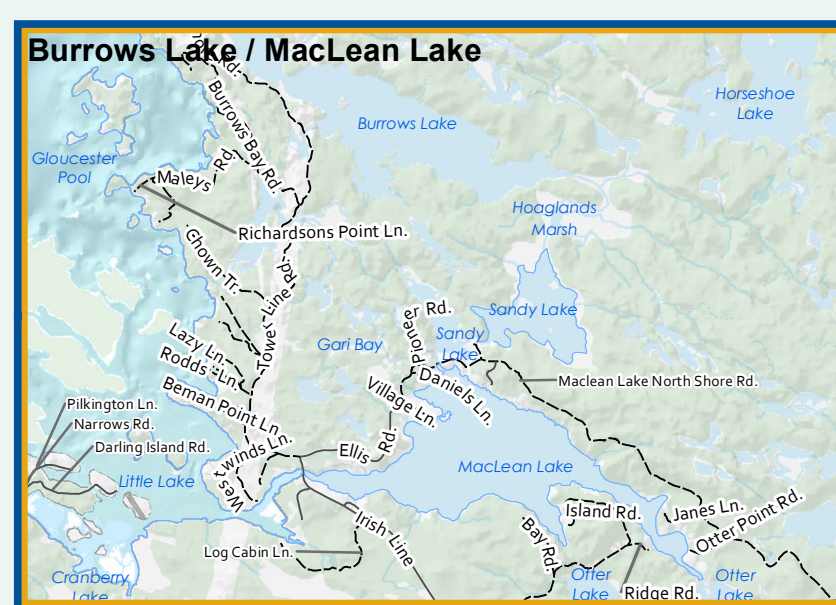

# Township of Severn

DISTRICT MUNICIPALITY OF MUSKOKA

0 0.4 0.8 Kilometers

- Provincial Highway
- County Road
- Local Road
- Local-Seasonal
- Private Road
- Unassumed Road
- Unopened Road
- 911 Water Access
- Municipal Border
- Neighbouring Municipalities
- Lot and Concession

Roads shown may not be maintained by municipality.