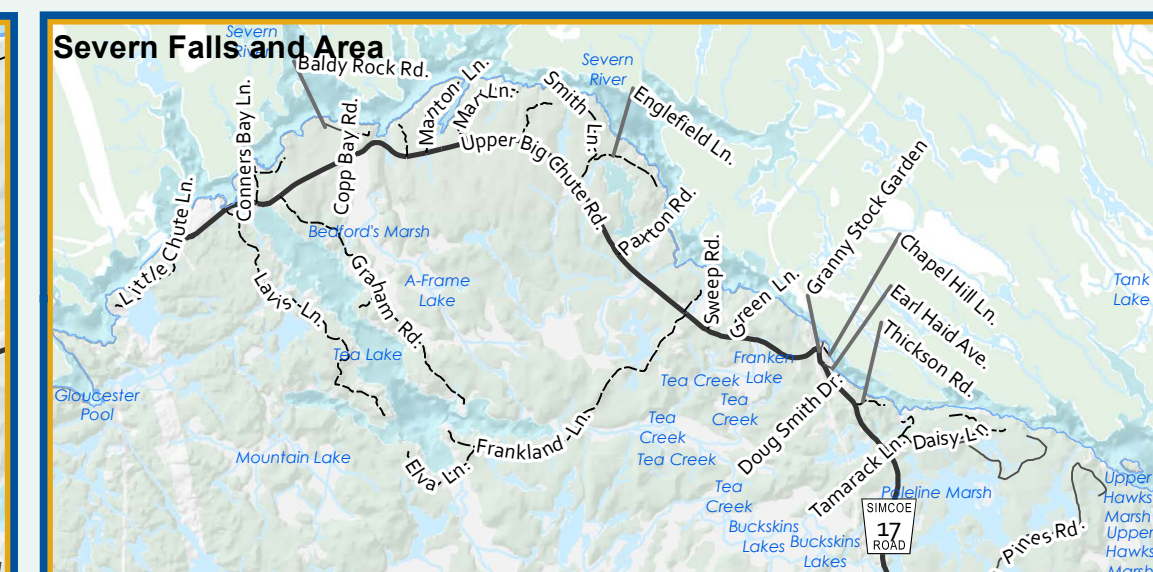

# Township of Severn

DISTRICT MUNICIPALITY OF MUSKOKA

0 0.4 0.8 Kilometers

- Provincial Highway
- County Road
- Local Road
- Local-Seasonal
- Private Road
- Unassumed Road
- Unopened Road
- 911 Water Access
- Municipal Border
- Neighbouring Municipalities
- Lot and Concession

Roads shown may not be maintained by municipality.