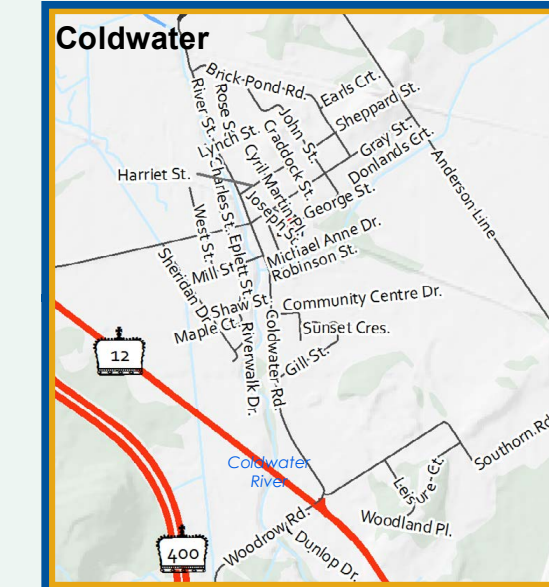

# Township of Severn

DISTRICT MUNICIPALITY OF MUSKOKA

0 0.4 0.8 Kilometers

- Provincial Highway
- County Road
- Local Road
- Local-Seasonal
- Private Road
- Unassumed Road
- Unopened Road
- 911 Water Access
- Municipal Border
- Neighbouring Municipalities
- Lot and Concession