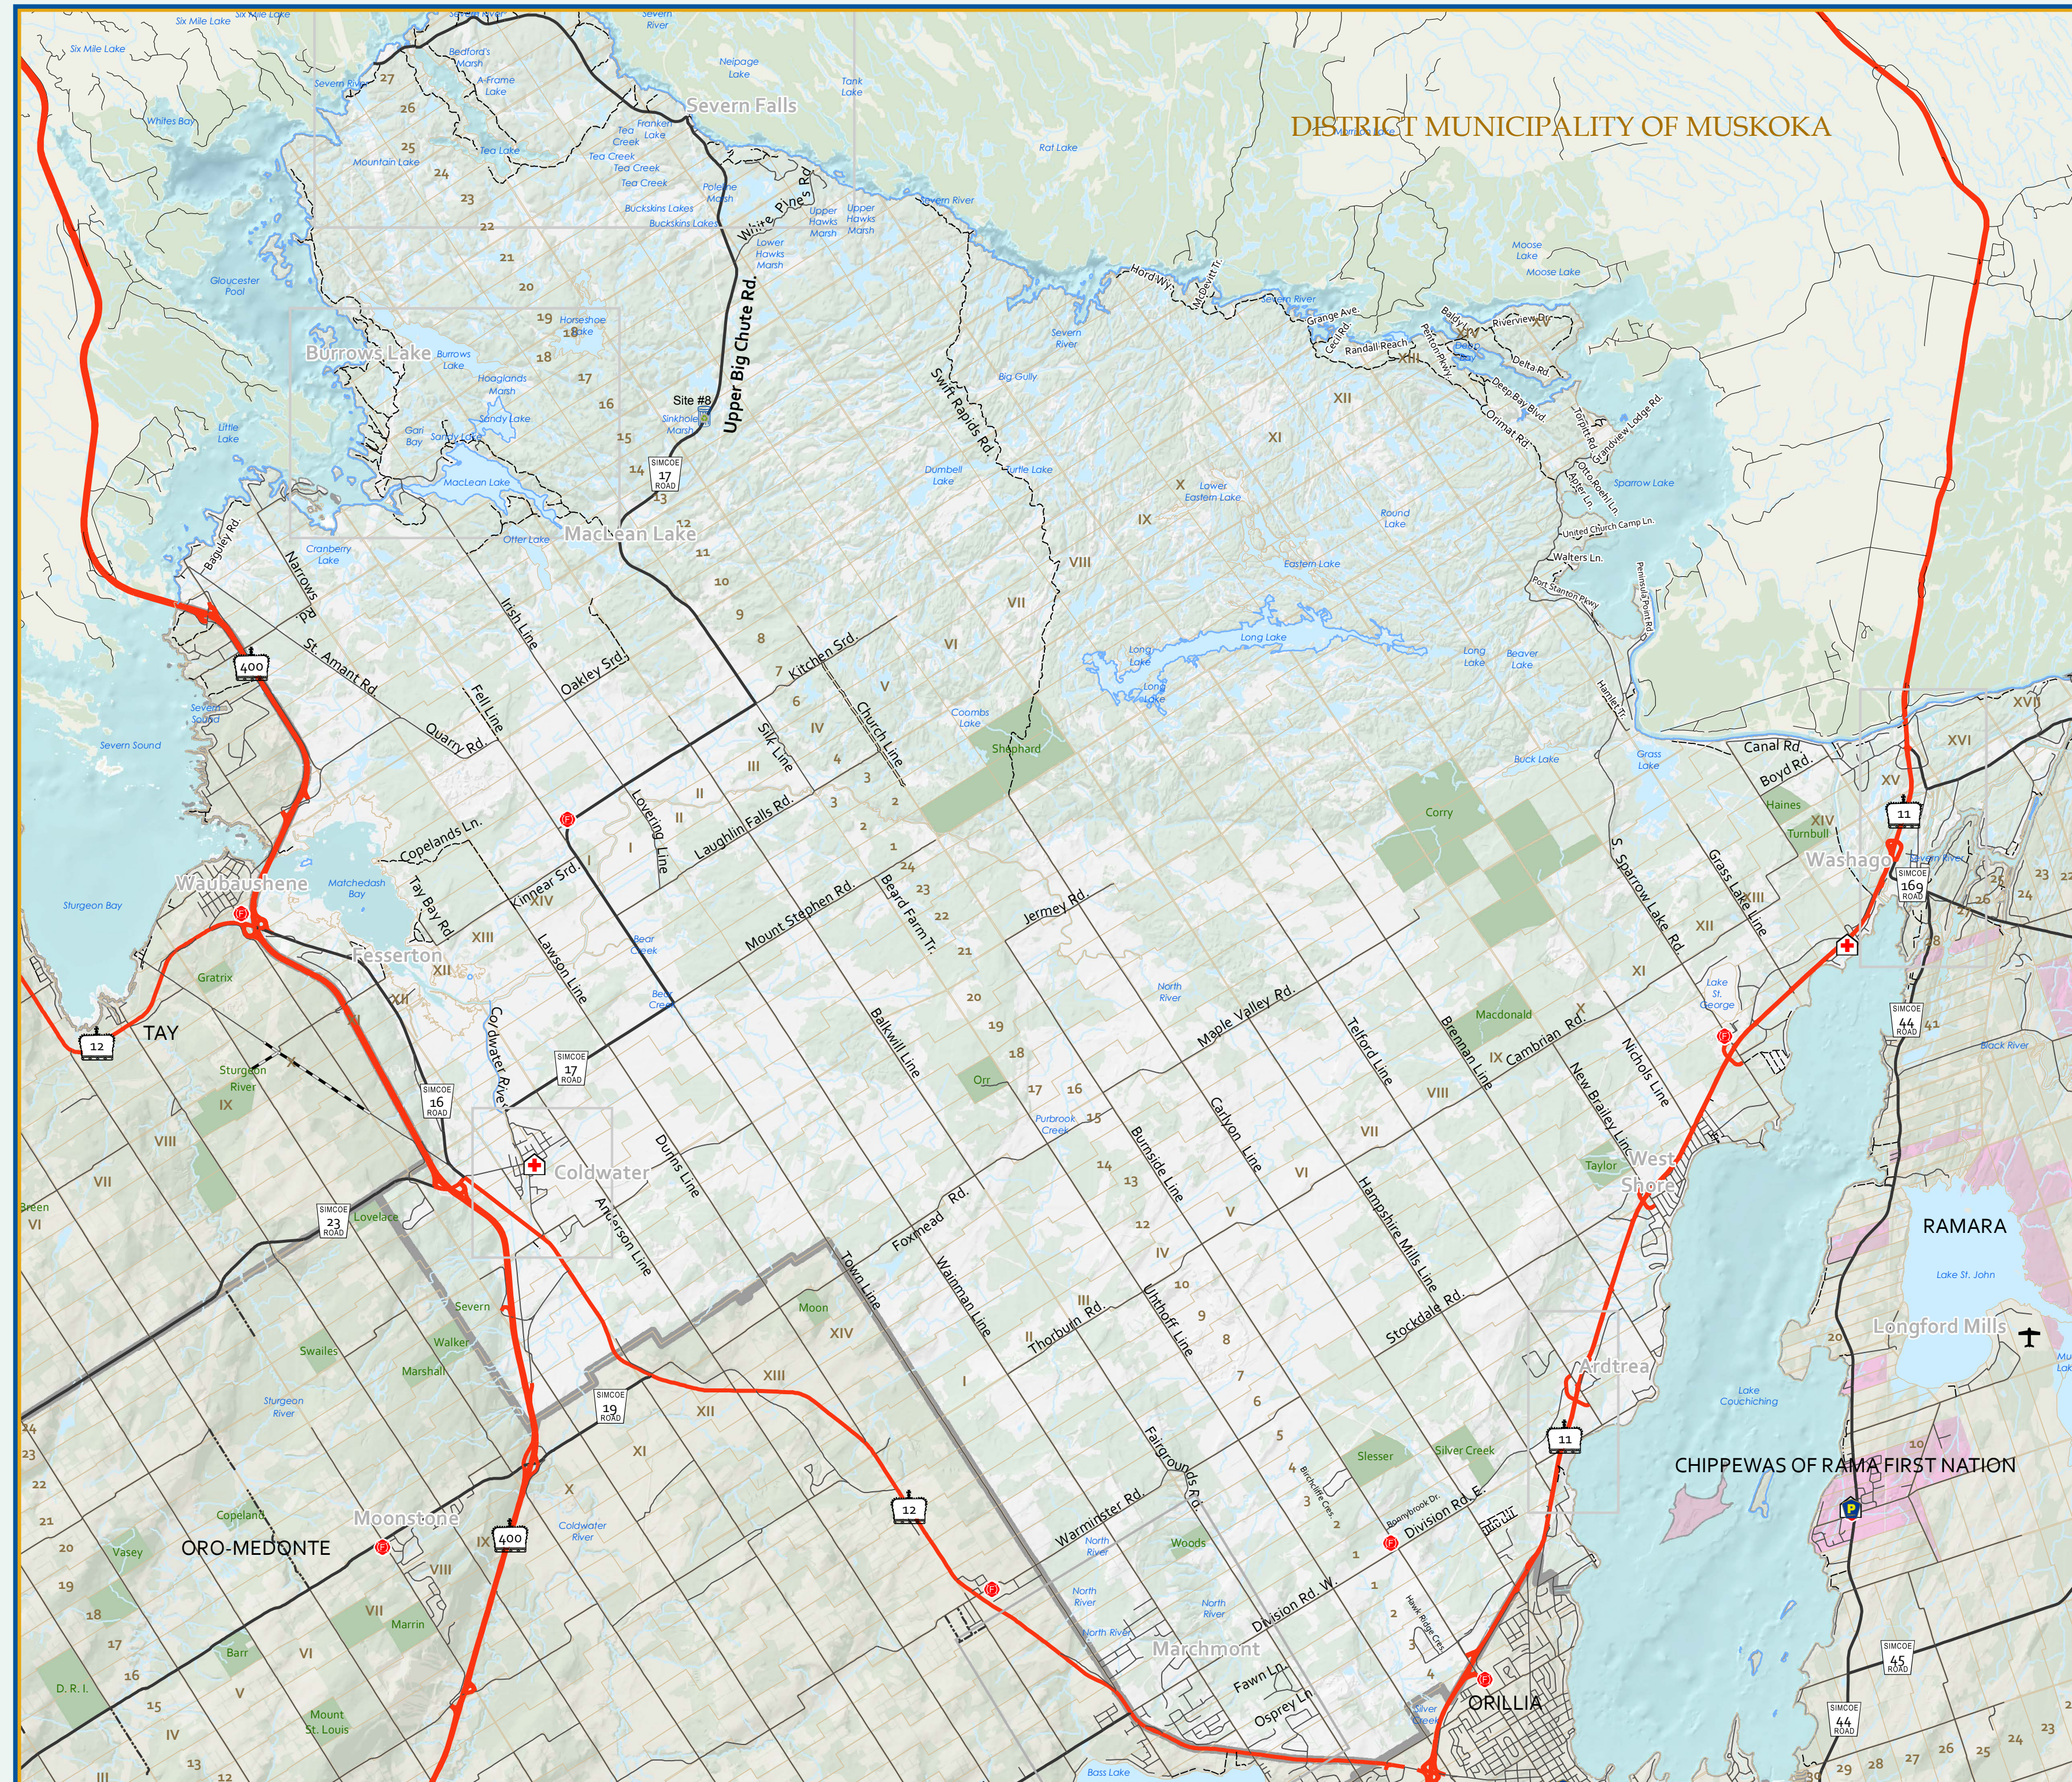

# Township of Severn

DISTRICT MUNICIPALITY OF MUSKOKA

0 0.4 0.8 Kilometers

- Provincial Highway
- County Road
- Local Road
- Local-Seasonal
- Private Road
- Unassumed Road
- Unopened Road
- 911 Water Access
- Municipal Border
- Neighbouring Municipalities
- Lot and Concession

Roads shown may not be maintained by municipality.