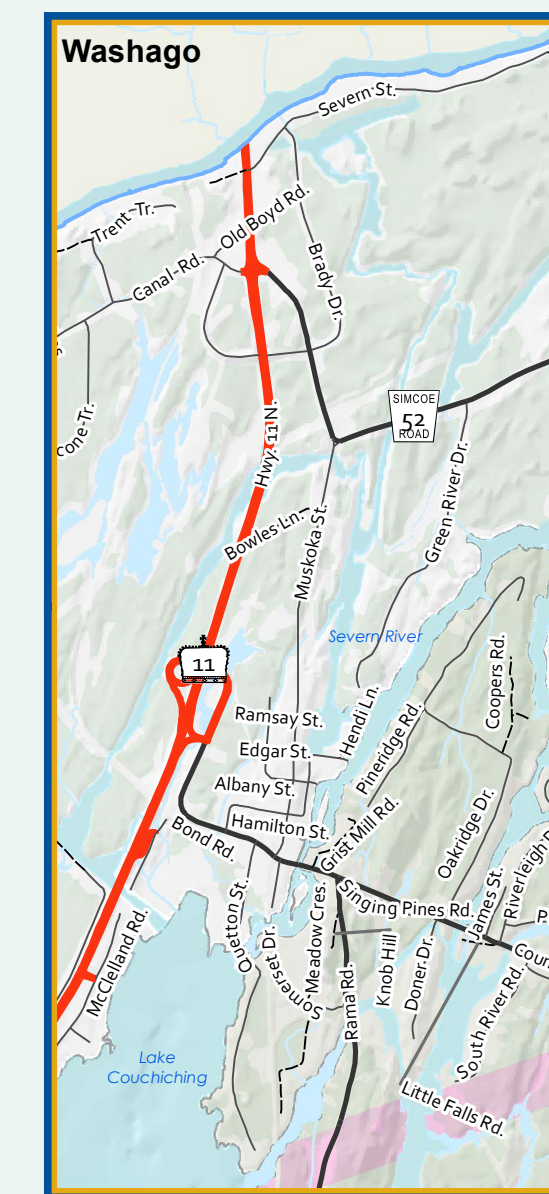

# Township of Severn

DISTRICT MUNICIPALITY OF MUSKOKA

0 0.4 0.8 Kilometers

- Provincial Highway
- County Road
- Local Road
- Local-Seasonal
- Private Road
- Unassumed Road
- Unopened Road
- 911 Water Access
- Municipal Border
- Neighbouring Municipalities
- Lot and Concession

Roads shown may not be maintained by municipality.