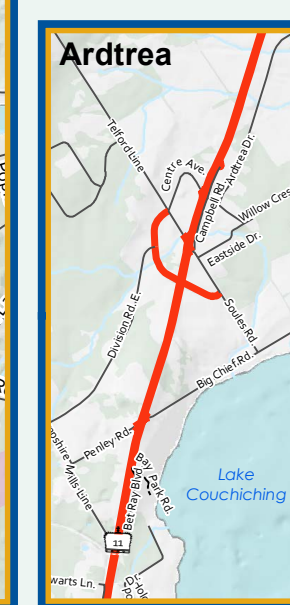

# Township of Severn

DISTRICT MUNICIPALITY OF MUSKOKA

0 0.4 0.8 Kilometers

- Provincial Highway
- County Road
- Local Road
- Local-Seasonal
- Private Road
- Unassumed Road
- Unopened Road
- 911 Water Access
- Municipal Border
- Neighbouring Municipalities
- Lot and Concession