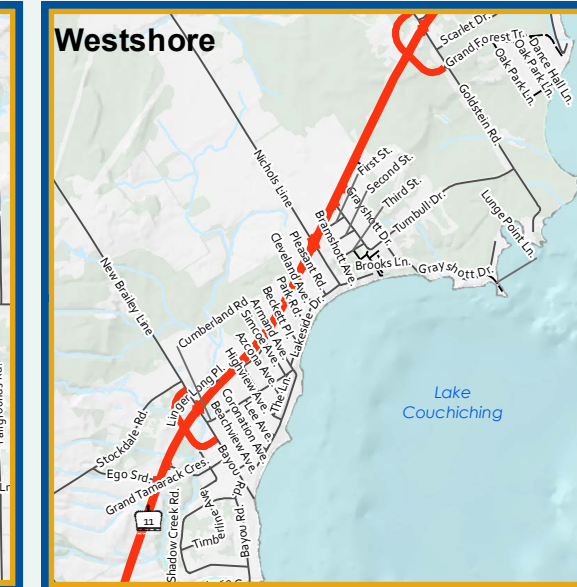

# Township of Severn

DISTRICT MUNICIPALITY OF MUSKOKA

0 0.4 0.8 Kilometers

- Provincial Highway
- County Road
- Local Road
- Local-Seasonal
- Private Road
- Unassumed Road
- Unopened Road
- 911 Water Access
- Municipal Border
- Neighbouring Municipalities
- Lot and Concession

- Airport
- Hospital
- Paramedic Station
- Police Station
- Firehall
- Public Landfills
- Woodlands
- Chippewas Of Rama First Nation
- County Forest Tracts
- County Forest Tracts - No Hunting

GEOGRAPHICAL INFORMATION SYSTEMS

Roads shown may not be maintained by municipality.