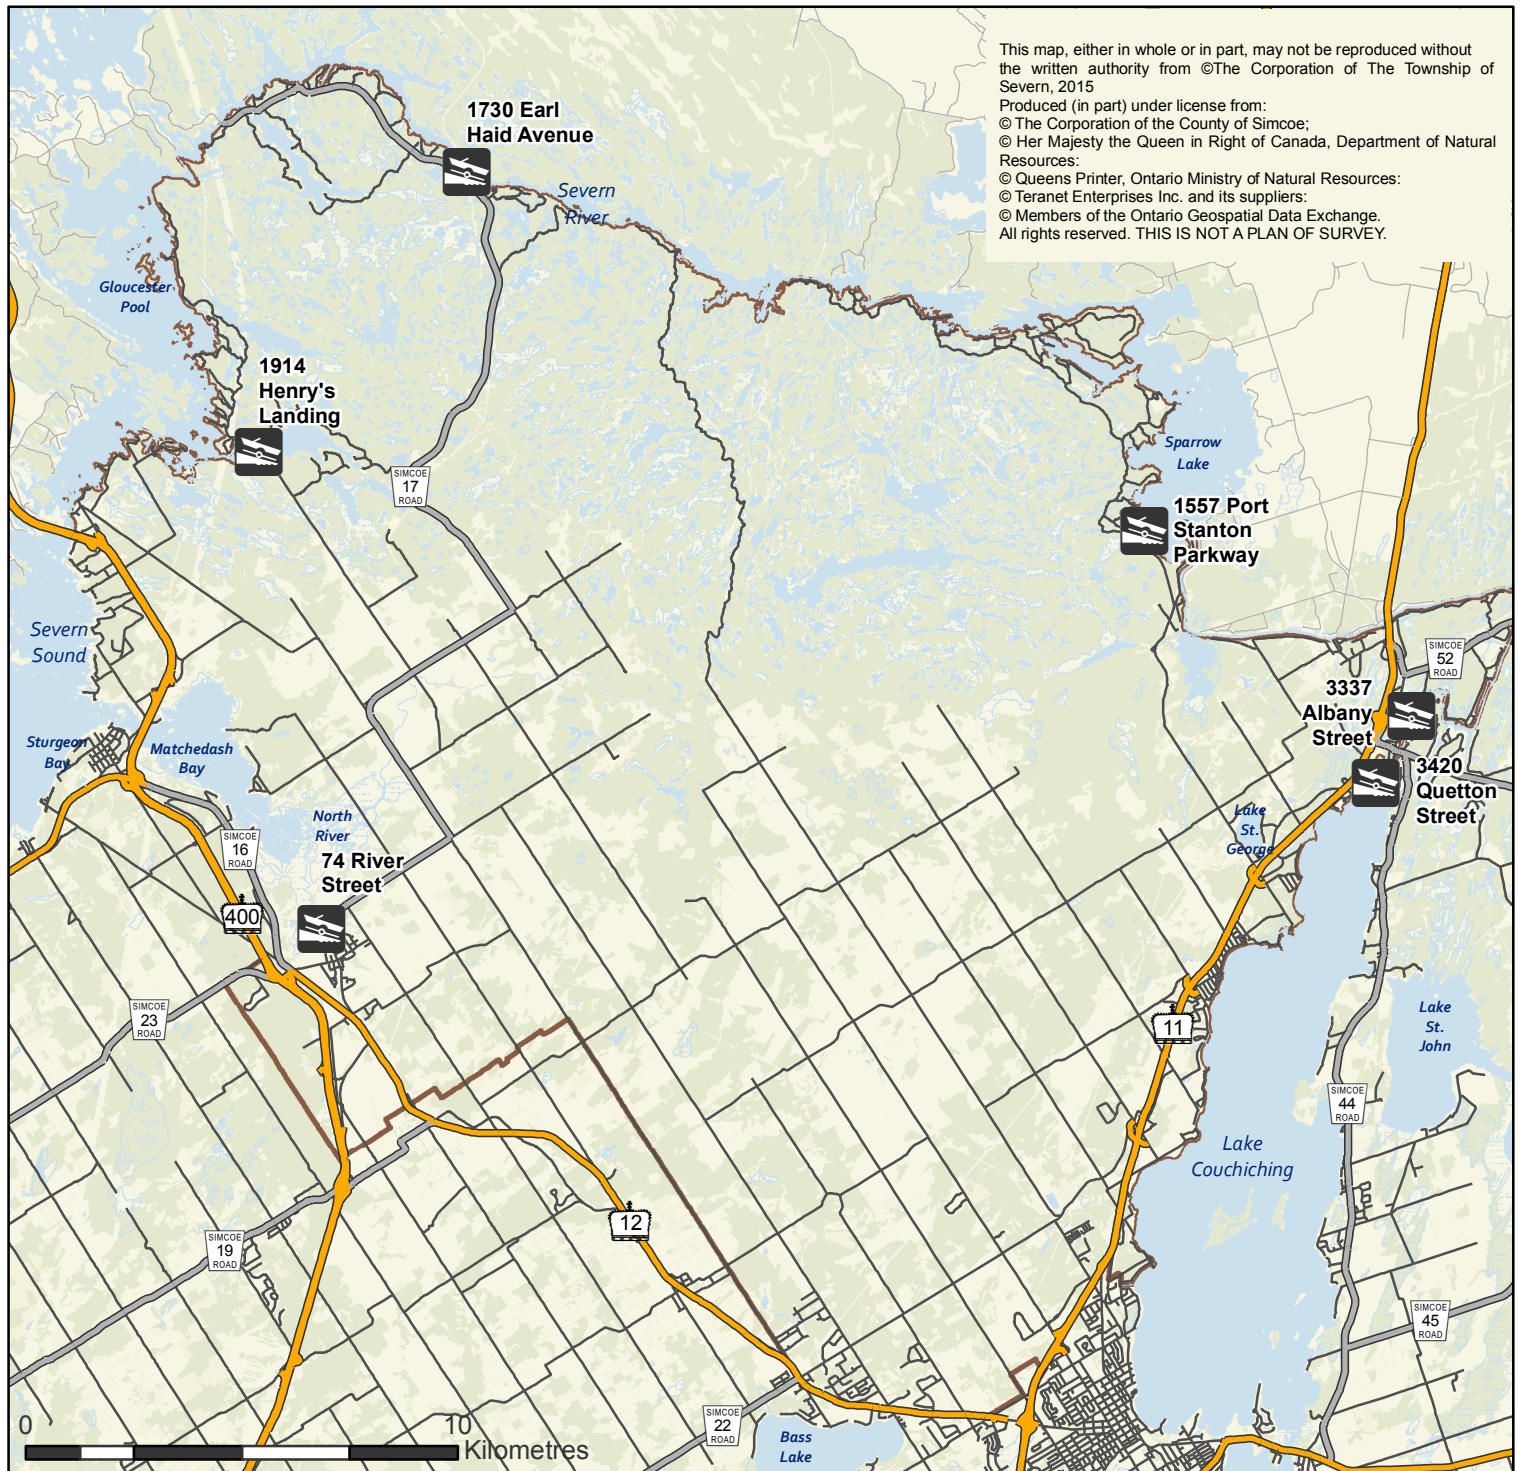

# Township of Severn Public Docks and Boat Launches

This map, either in whole or in part, may not be reproduced without the written authority from ©The Corporation of The Township of Severn, 2015  
 Produced (in part) under license from:  
 © The Corporation of the County of Simcoe;  
 © Her Majesty the Queen in Right of Canada, Department of Natural Resources;  
 © Queens Printer, Ontario Ministry of Natural Resources;  
 © Teranet Enterprises Inc. and its suppliers;  
 © Members of the Ontario Geospatial Data Exchange.  
 All rights reserved. THIS IS NOT A PLAN OF SURVEY.